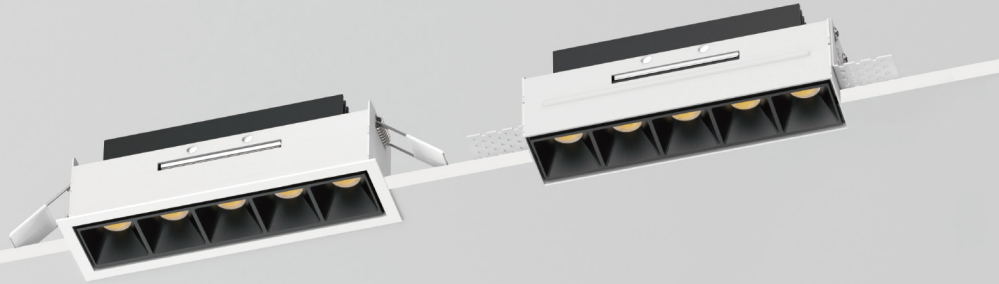

# HIGH Grille Series

HG-S05QS

HG-S05QT

With Trim

Trimless

White

Black

HG-S05QS

## Basic Information

Model	HG-S05QS/S05QT
Embedded Parts	With Trim/Trimless
Mounting	Recessed
Trim Finishing Color	White/Black
Reflector Color	White/Black
Material	Aluminum
Cutout Size	163*44mm
IP Rating	IP20
Power	Max. 12W
Input Voltage	DC15V
Input Current	Max. 750mA

## Basic Information

Model	HG-S10QS/S10QT
Embedded Parts	With Trim/Trimless
Mounting	Recessed
Trim Finishing Color	White/Black
Reflector Color	White/Black
Material	Aluminum
Cutout Size	319*44mm
IP Rating	IP20
Power	Max. 24W
Input Voltage	DC30V
Input Current	Max. 750mA

## Basic Information

Model	HG-S05M
Mounting	Surface mounted
Trim Finishing Color	White/Black
Reflector Color	White/Black
Material	Aluminum
IP Rating	IP20
Power	Max. 12W
Input Voltage	DC15V
Input Current	Max. 750mA