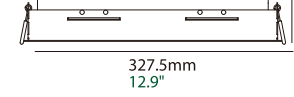

## Basic Information

Model	HG-S10QS/S10QT
Embedded Parts	With Trim/Trimless
Mounting	Recessed
Trim Finishing Color	White/Black
Reflector Color	White/Black
Material	Aluminum
Cutout Size	319*44mm
IP Rating	IP20
Power	Max. 24W
Input Voltage	DC30V
Input Current	Max. 750mA