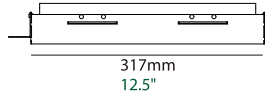

## Basic Information

Model	HG-S10QS/S10QT
Embedded Parts	With Trim/Trimless
Mounting	Recessed
Trim Finishing Color	White/Black
Reflector Color	White/Black
Material	Aluminum
Cutout Size	319*44mm
IP Rating	IP20
Power	Max. 24W
Input Voltage	DC30V
Input Current	Max. 750mA