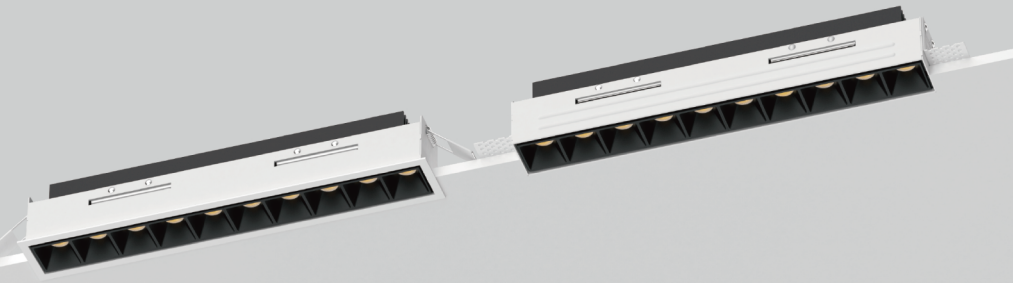

HIGH Grille Series

HIGH Grille Series

HG-S10QS

HG-S10QT

White

Black

Basic Information

Model	HG-S10QS/S10QT
Embedded Parts	With Trim/Trimless
Mounting	Recessed
Trim Finishing Color	White/Black
Reflector Color	White/Black
Material	Aluminum
Cutout Size	319*44mm
IP Rating	IP20
Power	Max. 24W
Input Voltage	DC30V
Input Current	Max. 750mA

Optical Parameters

Light Source	LED
Lumens	67lm/W
CRI	95Ra
CCT	3000K ● 3500K ● 4000K ○
CCT Changeable	2700K 6000K
Beam Angle	50°
LED Lifespan	50000hrs

Driver Voltage	AC100-120V AC220-240V
Driver Options	ON/OFF DIM TRIAC/ PHASE-CUT DIM 0/1-10V DIM DALI