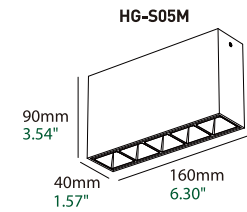

HIGH Grille Series

Basic Information

Model	HG-S05M
Mounting	Surface mounted
Trim Finishing Color	White/Black
Reflector Color	White/Black
Material	Aluminum
IP Rating	IP20
Power	Max. 12W
Input Voltage	DC15V
Input Current	Max. 750mA

Optical Parameters

Light Source	LED
Lumens	67lm/W
CRI	95Ra
CCT	3000K ● 3500K ● 4000K ○
CCT Changeable	2700K — 6000K
Beam Angle	▲ 50°
LED Lifespan	50000hrs

Driver Voltage	AC100-120V AC220-240V
Driver Options	ON/OFF DIM TRIAC/ PHASE-CUT DIM 0/1-10V DIM DALI