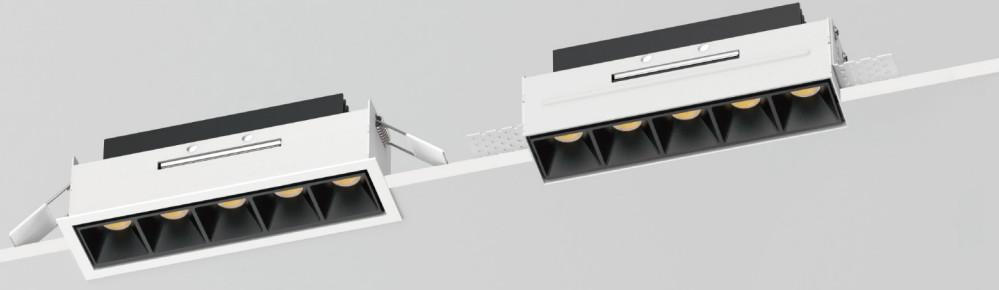

HIGH Grille Series

HG-S05QS

HG-S05QT

With Trim

Trimless

White

Black

HG-S05QT

40mm
1.57"

161mm
6.34"

59mm
2.32"

49mm
1.85"

172mm
6.77"

59mm
2.32"

Basic Information

Model	HG-S05QS/S05QT
Embedded Parts	With Trim/Trimless
Mounting	Recessed
Trim Finishing Color	White/Black
Reflector Color	White/Black
Material	Aluminum
Cutout Size	163*44mm
IP Rating	IP20
Power	Max. 12W
Input Voltage	DC15V
Input Current	Max. 750mA

Optical Parameters

Light Source	LED
Lumens	67lm/W
CRI	95Ra
CCT	3000K ● 3500K ● 4000K ○
CCT Changeable	2700K 6000K
Beam Angle	50°
LED Lifespan	50000hrs

Driver Voltage	AC100-120V AC220-240V
Driver Options	ON/OFF DIM TRIAC/ PHASE-CUT DIM 0/1-10V DIM DALI